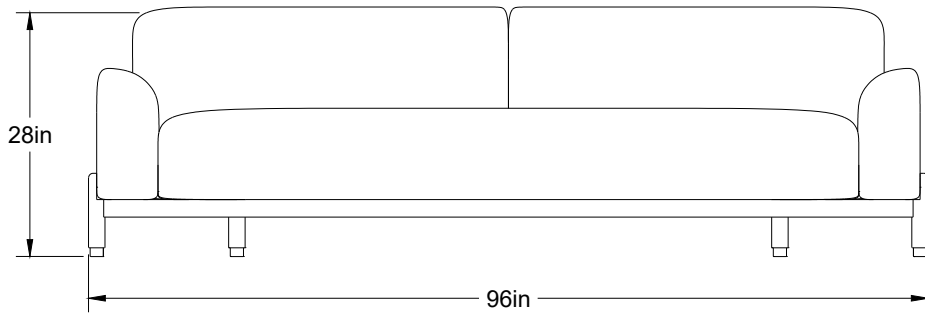

S T I L L

M A

D E

DUNE SOFA

OPTIONS

Dimensions

84"W x 28"H X 39" D

96"W x 28"H X 39" D

108"W x 28"H X 39" D

Wood Finish

Walnut, Oxidized Walnut, White Oak,

Oxidized White Oak, Bleached Ash, Cherry