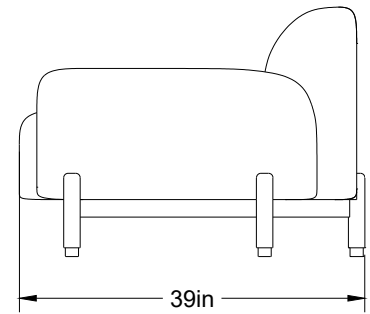

S T I L L

M A

D E

DUNE SOFA

OPTIONS

Dimensions

84"W x 28"H X 39" D

96"W x 28"H X 39" D

108"W x 28"H X 39" D

Wood Finish

Walnut, Oxidized Walnut, White Oak,

Oxidized White Oak, Bleached Ash, Cherry