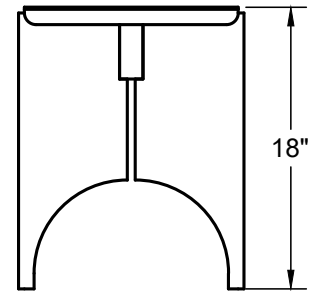

OPT I O N S

Dimensions

60"L x 14.5"D x 18"H

72"L x 14.5"D x 18"H

84"L x 14.5"D x 18"H

Wood Finish

Walnut, Oxidized Walnut, White Oak,
Oxidized White Oak, Bleached Ash, Cherry

Leather Finish