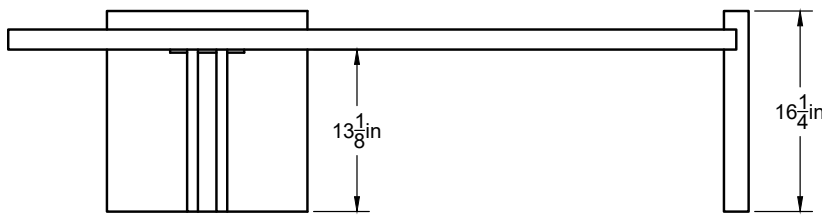

222 Clifton Place
Brooklyn, NY 11216

info@stillmade.com
+1 347 627 5662

stillmade.com

S T I L L

M A

D E

LOW COFFEE TABLE

OPTIONS

Dimensions

50" L x 25" D x 15" H

60" L x 30" D x 15" H

70" L x 35" D x 15" H

*Custom sizing options available

Wood Finish

Walnut, Oxidized Walnut, White Oak,
Oxidized White Oak, Bleached Ash, Cherry