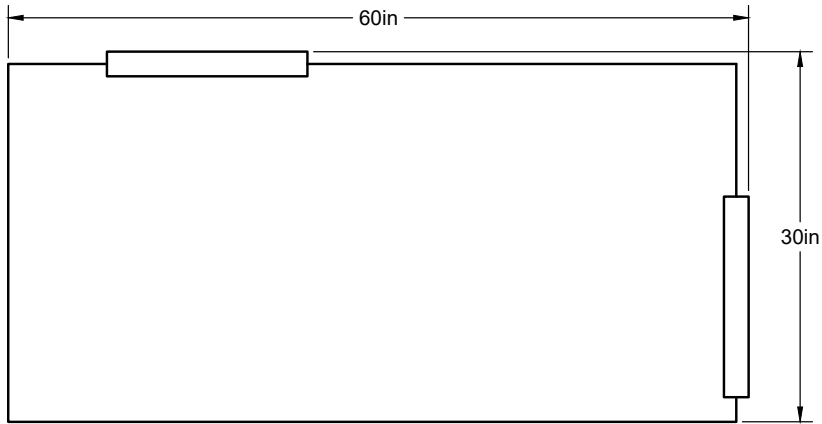

S T I L L

M A

D E

LOW COFFEE TABLE

OPTIONS

Dimensions

50" L x 25" D x 15" H

60" L x 30" D x 15" H

70" L x 35" D x 15" H

*Custom sizing options available

Wood Finish

Walnut, Oxidized Walnut, White Oak,
Oxidized White Oak, Bleached Ash, Cherry