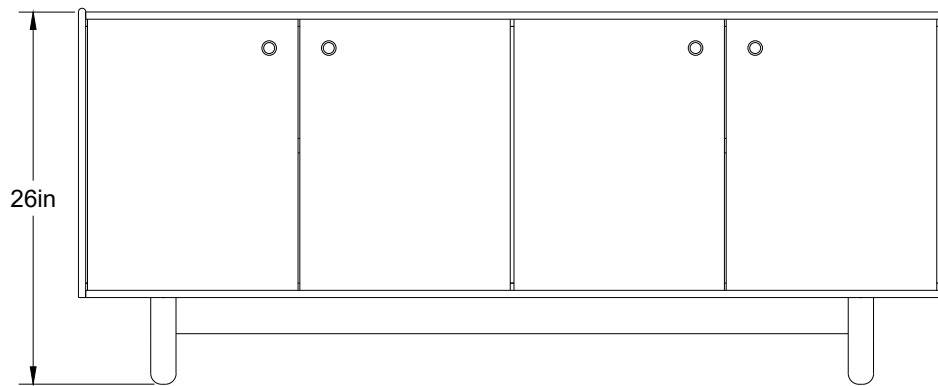

SHOWN

Dimensions
60"W x 18"D x 26"H

Finish
Natural Walnut with Nude Leather

Lead Time
8-10 weeks

Price Shown
\$9,300 SRP

WOOD OPTIONS

LEATHER OPTIONS

S T I L L

M A

D E

PROFILE CREDENZA

OPTIONS

Dimensions

60"W x 28"H x 18"D (2 cabinets)

72"W x 28"H x 18"D (2 cabinets/3 drawers)

84"W x 28"H x 18"D (2 cabinets/3 drawers)