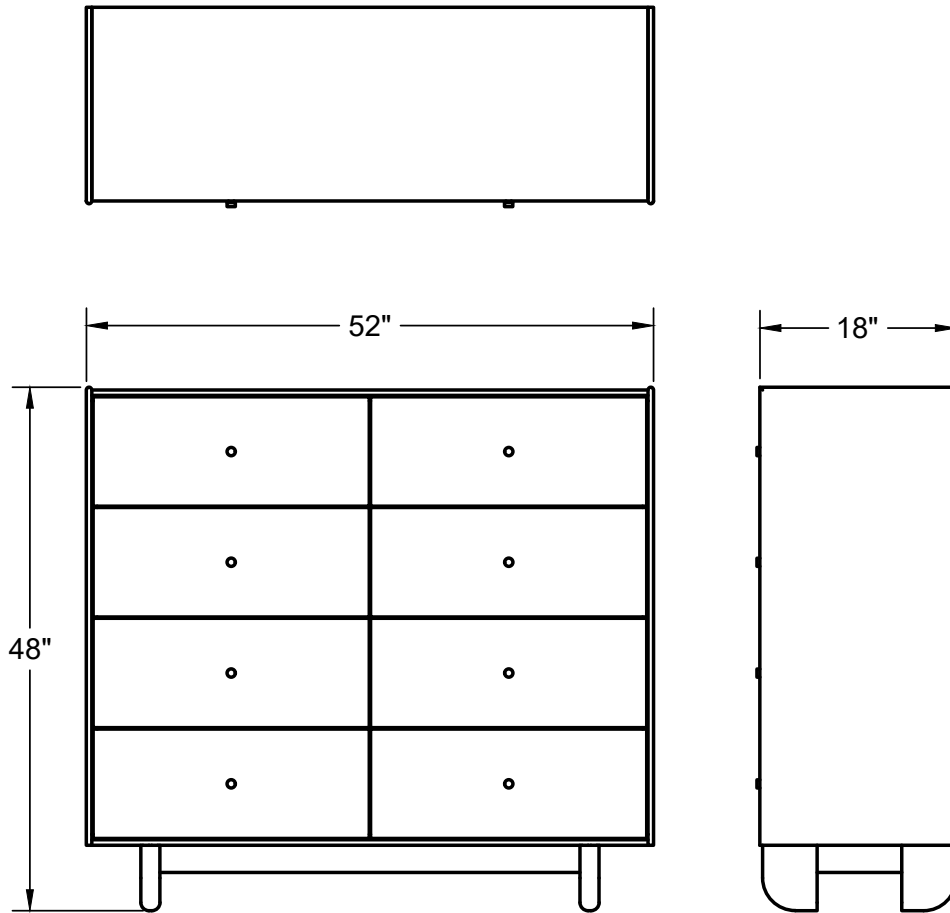

S T I L L

M A

D E

PROFILE DRESSER

SHOWN

Dimensions
52"W x 42"H x 18"D

Finish
Bleached Ash with Burgundy Leather

Lead Time
10-12 weeks

Price Shown
\$15,900 SRP

WOOD OPTIONS

LEATHER OPTIONS

222 Clifton Place
Brooklyn, NY 11216

info@stillmade.com
+1 347 627 5662

stillmade.com

S T I L L

M A

D E

PROFILE DRESSER

OPTIONS

Dimensions

30"W x 42"H x 18"D (4 drawers)

52"W x 32"H x 18"D (6 drawers)

52"W x 42"H x 18"D (8 drawers)

Wood Finish