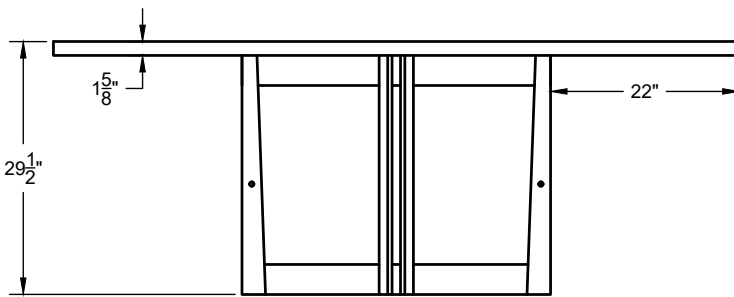

S T I L L

M A

D E

SWAN DINING TABLE

OPTIONS

Dimensions

Custom oval sizing is available

Round:

50" diameter x 29"H

60" diameter x 29"H

72" diameter x 29"H

Finish

Walnut, Oxidized Walnut, White Oak,

Oxidized White Oak, Bleached Ash, Cherry