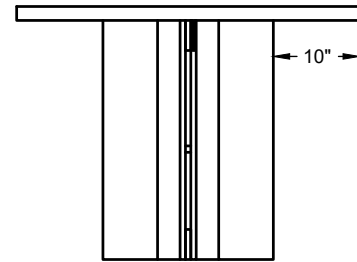

S T I L L

M A

D E

SWAN DINING TABLE

OPTIONS

Dimensions

Custom oval sizing is available

Round:

50" diameter x 29"H

60" diameter x 29"H

72" diameter x 29"H

Finish

Walnut, Oxidized Walnut, White Oak,

Oxidized White Oak, Bleached Ash, Cherry