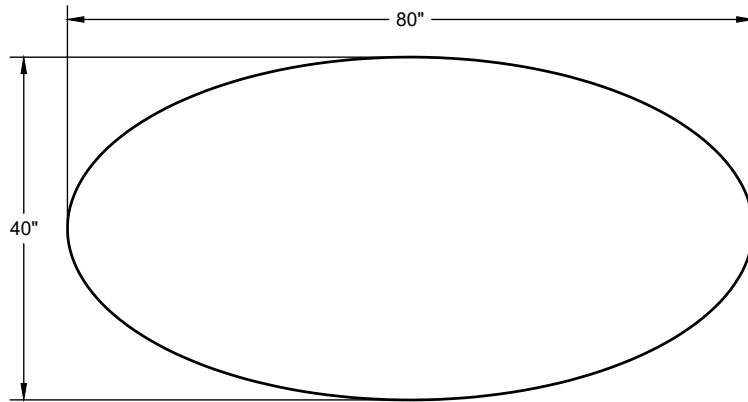

S T I L L

M A

D E

SWAN DINING TABLE

OPTIONS

Dimensions

Custom oval sizing is available

Round:

50" diameter x 29"H

60" diameter x 29"H

72" diameter x 29"H

Finish

Walnut, Oxidized Walnut, White Oak,

Oxidized White Oak, Bleached Ash, Cherry