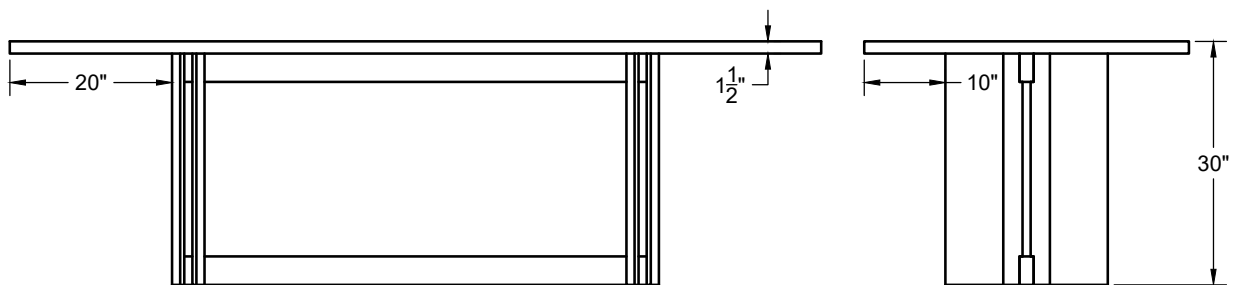

S T I L L

M A

D E

TAPERED DINING TABLE

SHOWN

Dimensions
40"W x 100"L x 30"H

Finish
Natural Walnut

Lead Time
10-12 weeks

S T I L L

M A

D E

TAPERED DINING TABLE

OPTIONS

Dimensions

40"W x 100"L x 30"H

*Custom sizing options available