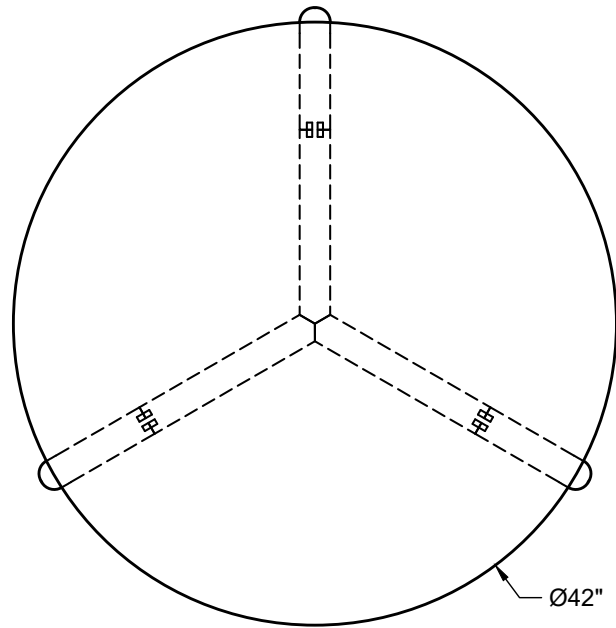

S T I L L
M A
D E

TRIPOD COFFEE TABLE IN STONE

SHOWN

Dimensions
42"Diameter x 15.5"H

Finish
White Oak with Travertine

Lead Time
8-10 weeks

Price Shown
\$8,100 SRP

WOOD OPTIONS

STONE OPTION

S T I L L

M A

D E

TRIPOD COFFEE TABLE IN STONE

OPTIONS

Dimensions

36" Diameter x 15.5"H

42" Diameter x 15.5"H

48" Diameter x 15.5"H

Finish

Walnut, Oxidized Walnut, White Oak,
Oxidized White Oak, Bleached Ash, Cherry

Travertine