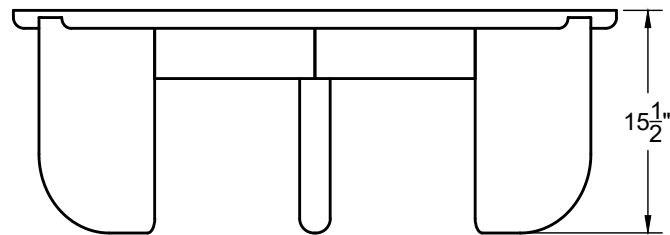

S T I L L
M A
D E

TRIPOD COFFEE TABLE IN STONE

SHOWN

Dimensions
42"Diameter x 15.5"H

Finish
White Oak with Travertine

Lead Time
8-10 weeks

Price Shown
\$8,100 SRP

WOOD OPTIONS

STONE OPTION

S T I L L

M A

D E

TRIPOD COFFEE TABLE IN STONE

OPTIONS

Dimensions

36" Diameter x 15.5"H

42" Diameter x 15.5"H

48" Diameter x 15.5"H

Finish

Walnut, Oxidized Walnut, White Oak,
Oxidized White Oak, Bleached Ash, Cherry

Travertine