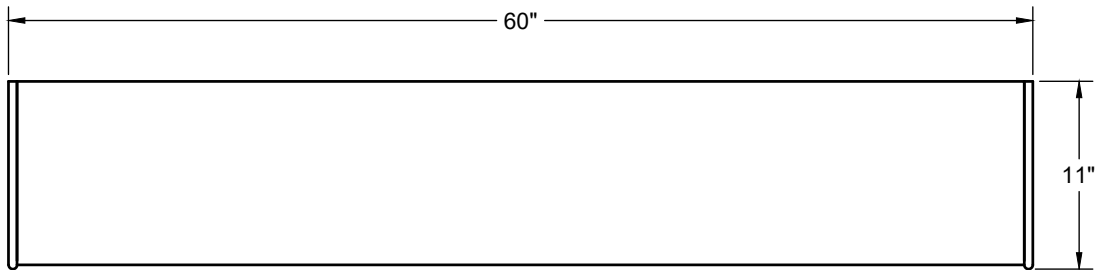

S T I L L

M A

D E

PROFILE CONSOLE

SHOWN

Dimensions
60"W x 11"H x 11"D

Finish
Natural Walnut, 16ct Pale Gold Leaf

Lead Time
8-10 weeks

D E

PROFILE CONSOLE

OPTIONS

Dimensions

60"W x 11"H x 11"D

72"W x 11"H x 11"D

84"W x 11"H x 11"D

Finish